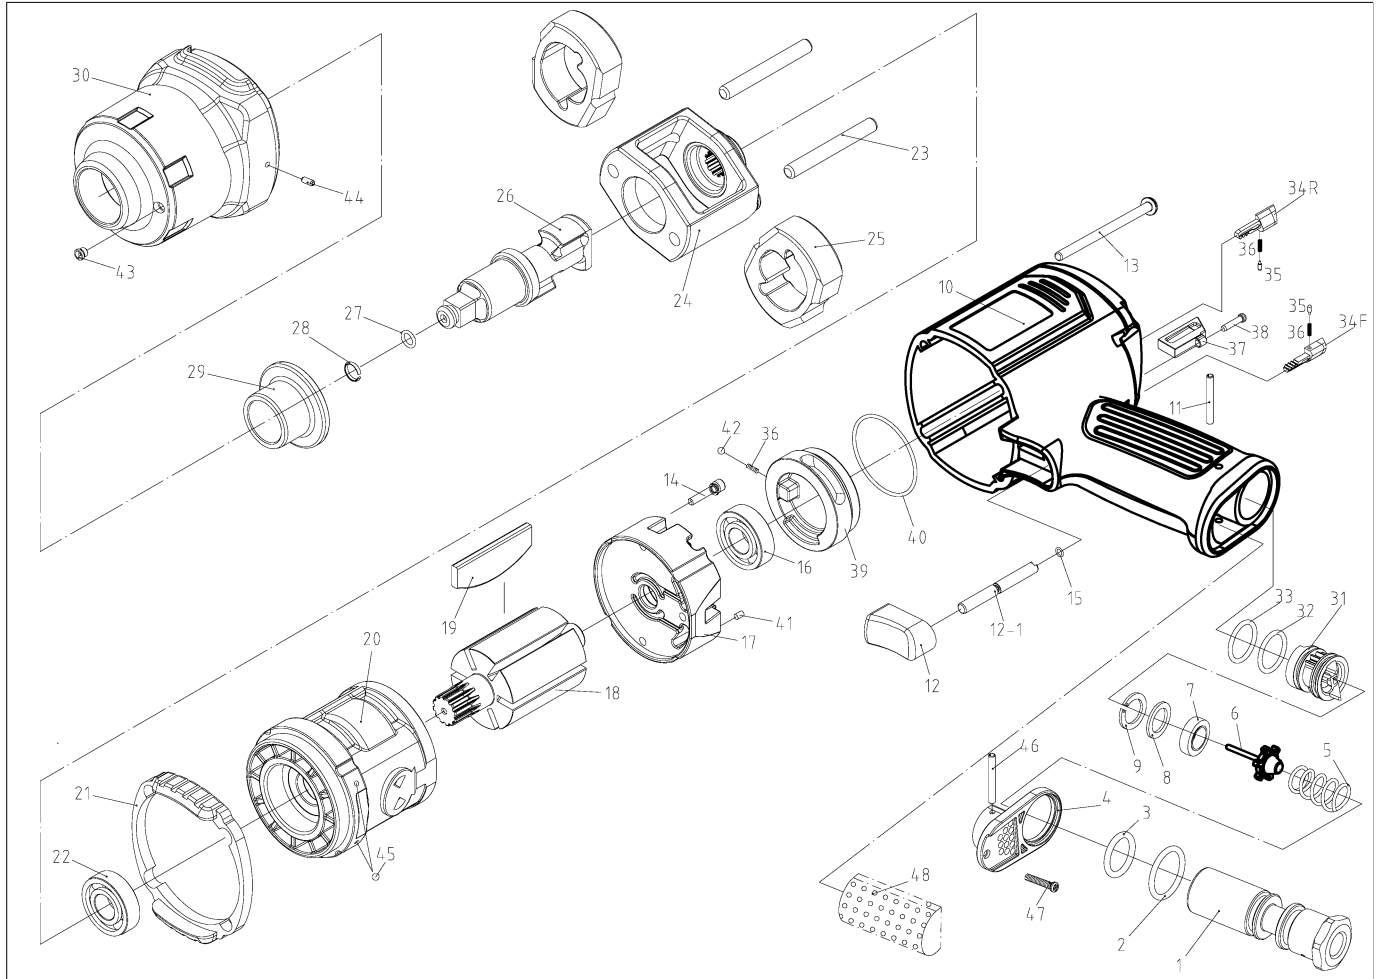

OS-6238-3 **GAV** HAVALI MİNİ SOMUN SÖKME

(TWIN-HAMMER IMPACT MECHANISM) 3/8" DR. COMPOSITE IMPACT WRENCH

Item No.	Part No.	Description	Q'ty	Item No.	Part No.	Description	Q'ty
1	638001M	Air Inlet	1	30	623830-SV	Hammer Case	1
2	638003	O-Ring	1	31	621224	Reverse Valve	1
3	ORAS-115	O-Ring	1	32	OR1802	O-Ring	1
4	612805	Deflector	1	33	OR17418	O-Ring	1
5	638006	Spring	1	34F	623829F-RD	Forward Button	1
6	328804C	Valve Stem	1	34R	623829R-RD	Reverse Button	1
7	328835	Valve Seat	1	35	328814	Detent Pin	2
8	328825S	Washer	1	36	621238	Spring	3
9	638010	Retainer Ring	1	37	623828	Spacer	1
10	623810	Motor Housing	1	38	633809-1	Screw	1
11	SP0326	Spring Pin	1	39	623840-RD	Power Management Knob	1
12	621214T-RD	Trigger	1	40	OR3318	O-Ring	1
12-1	621214P	Trigger Pin	1	41	589040	Spring Pin	1
13	611213	Bolt	4	42	SB0003-1	Steel Ball	1
14	611214	Screw	3	43	638047	Grease Fitting	1
15	OR2512	O-Ring	1	44	SPP2508	Spring Pin	1
16	BR6ZZ	Ball Bearing	1	45	SB0003	Steel Ball	2
17	623817	End Plate	1	46	612802	Pin	1
18	612830-1	Rotor	1	47	612846	Screw	1
19	612831C	Blade	6	48	612812	Silencer	1
20	623820	Cylinder	1				
21	623821-RD	Gasket	1				
22	B6001ZZ	Ball Bearing	1				
23	612836	Hammer Pin	2				
24	612834	Hammer Frame	1				
25	612835	Hammer	2				
26	612837-38	Anvil	1				
27	328829-3	O-Ring	1				
28	328830-3	Socket Retainer	1				
29	612840P	Bushing	1				